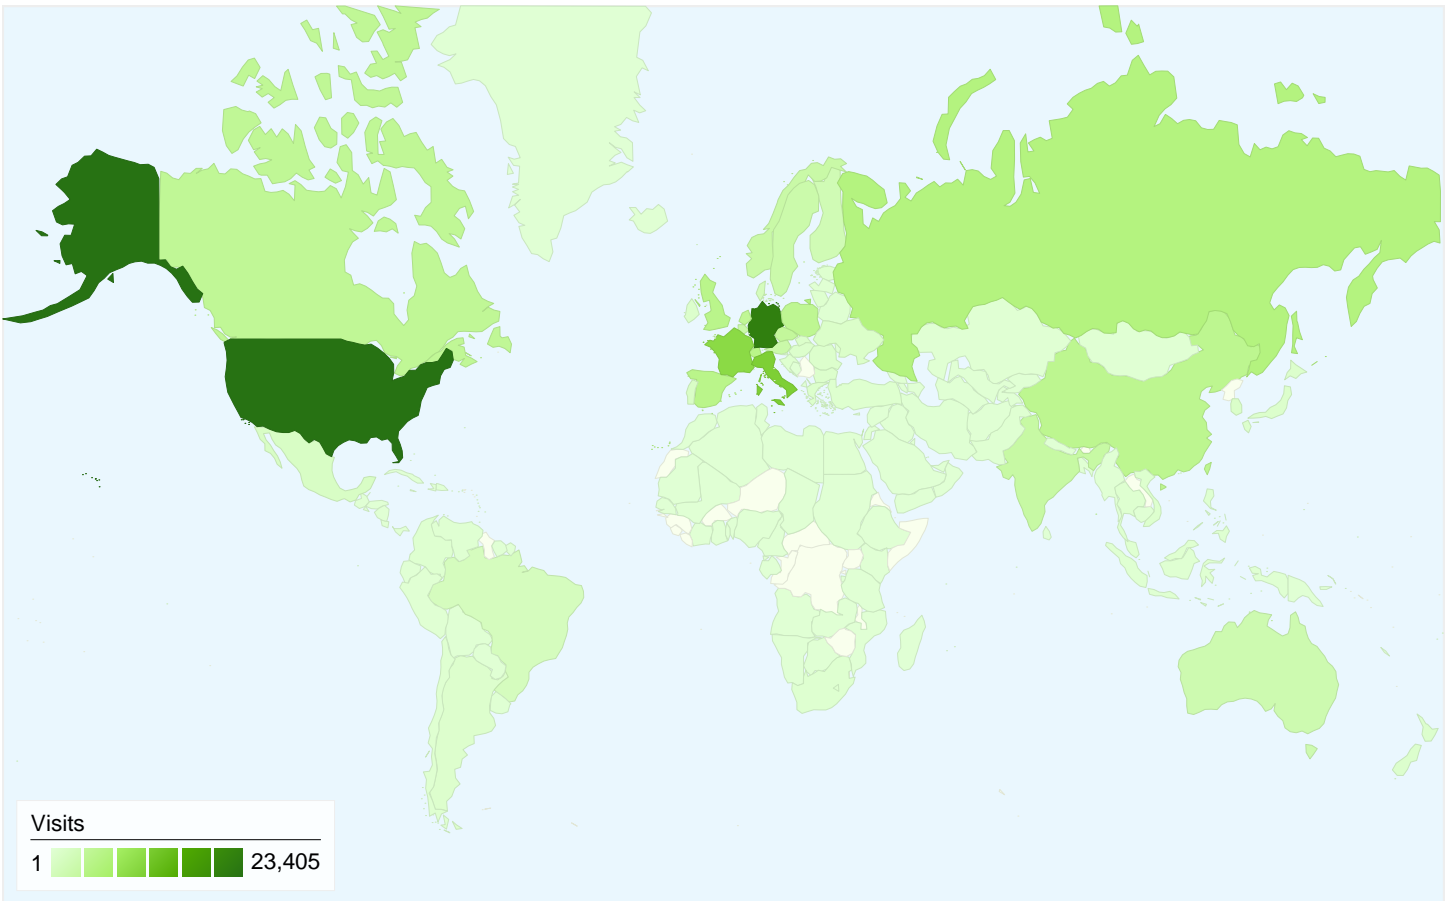

Visitors
72,968

Map Overlay world

Traffic Sources Overview

- **Search Engines**
90,399.00 (56.68%)
- **Referring Sites**
37,603.00 (23.58%)
- **Direct Traffic**
31,377.00 (19.67%)
- **Other**
106 (0.07%)

159,485 Visits

72,968 Absolute Unique Visitors

579,702 Pageviews

3.63 Average Pageviews

00:05:47 Time on Site

44.60% Bounce Rate

40.24% New Visits

Technical Profile

159,485 visits came from 180 countries/territories

Site Usage						
Visits	Pages/Visit	Avg. Time on Site	% New Visits	Bounce Rate		
159,485 % of Site Total: 100.00%	3.63 Site Avg: 3.63 (0.00%)	00:05:47 Site Avg: 00:05:47 (0.00%)	40.34% Site Avg: 40.24% (0.26%)	44.60% Site Avg: 44.60% (0.00%)		
Country/Territory	Visits	Pages/Visit	Avg. Time on Site	% New Visits	Bounce Rate	
United States	23,405	3.02	00:04:33	55.59%	52.98%	
Germany	21,625	4.08	00:06:26	32.49%	40.50%	
Italy	11,472	4.02	00:06:54	38.56%	36.80%	
France	10,198	3.64	00:05:25	43.29%	42.19%	
Taiwan	6,496	4.02	00:06:22	26.85%	44.07%	
Russia	5,870	3.55	00:05:23	35.37%	44.31%	
Switzerland	5,196	4.17	00:07:09	26.25%	38.18%	
Spain	5,150	3.71	00:05:47	38.29%	40.12%	
United Kingdom	5,053	3.25	00:05:18	52.48%	51.26%	
China	4,753	3.44	00:05:21	46.14%	47.91%	

All traffic sources sent a total of 159,485 visits

-  **19.67%** Direct Traffic
-  **23.58%** Referring Sites
-  **56.68%** Search Engines

Top Traffic Sources

Sources	Visits	% visits
google (organic)	88,534	55.51%
(direct) ((none))	31,377	19.67%
planet.openmoko.org (referral)	2,190	1.37%
lists.openmoko.org (referral)	1,695	1.06%
openmoko.com (referral)	1,456	0.91%