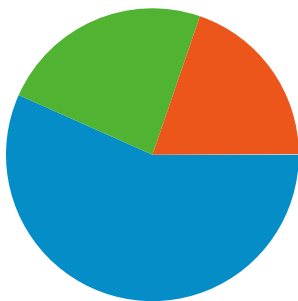

Traffic Sources Overview

- **Search Engines**
  90,399.00 (56.68%)
- **Referring Sites**
  37,603.00 (23.58%)
- **Direct Traffic**
  31,377.00 (19.67%)
- **Other**
  106 (0.07%)

Content Overview

Pages	Pageviews	% Pageviews
/wiki/Main_Page	89,295	15.40%
/wiki/Neo_FreeRunner	21,368	3.69%
/wiki/Distributions	19,651	3.39%
/wiki/Applications	12,321	2.13%
/wiki/Android	11,985	2.07%