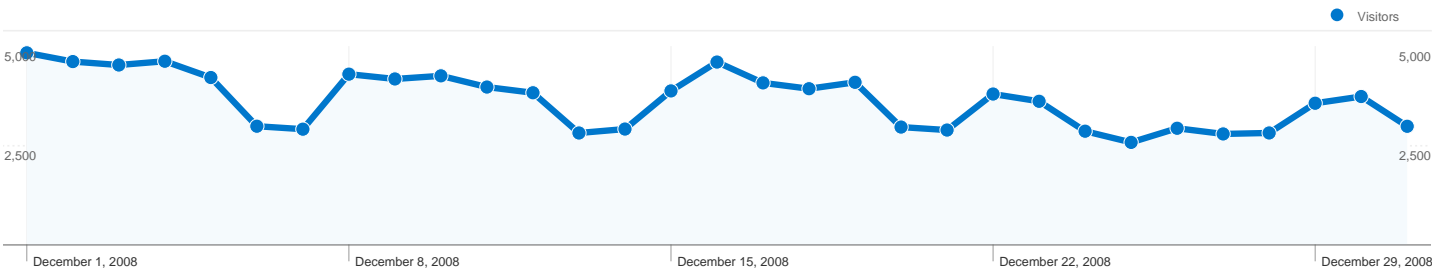

72,968 people visited this site

159,485 Visits

72,968 Absolute Unique Visitors

579,702 Pageviews

3.63 Average Pageviews

00:05:47 Time on Site

44.60% Bounce Rate

40.24% New Visits

Technical Profile

Browser	Visits	% visits	Connection Speed	Visits	% visits
Firefox	102,022	63.97%	Unknown	59,916	37.57%
Internet Explorer	19,443	12.19%	DSL	54,374	34.09%
Mozilla	12,835	8.05%	Cable	22,158	13.89%
Opera	10,794	6.77%	T1	14,678	9.20%
Safari	5,018	3.15%	Dialup	7,235	4.54%