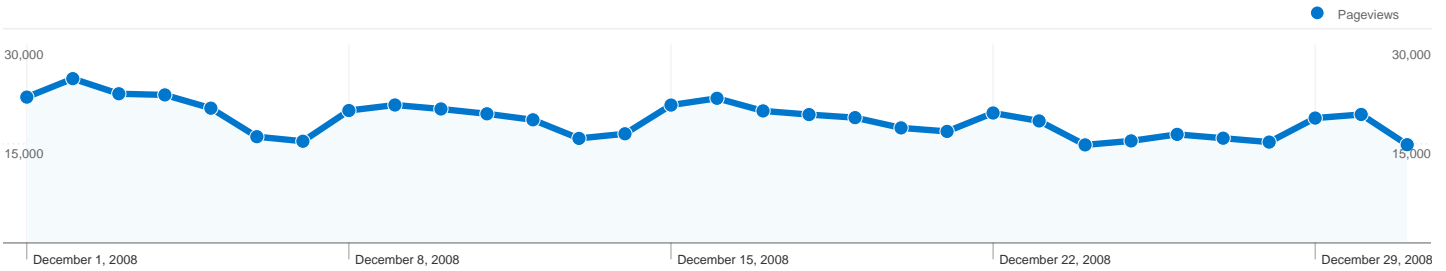

Site Usage

159,485 Visits

44.60% Bounce Rate

579,702 Pageviews

00:05:47 Avg. Time on Site

3.63 Pages/Visit

40.24% % New Visits

Visitors Overview

159,485 Visits

72,968 Absolute Unique Visitors

579,702 Pageviews

3.63 Average Pageviews

00:05:47 Time on Site

44.60% Bounce Rate

40.24% New Visits

Technical Profile

159,485 visits came from 180 countries/territories

Site Usage						
Visits	Pages/Visit	Avg. Time on Site	% New Visits	Bounce Rate		
159,485 % of Site Total: 100.00%	3.63 Site Avg: 3.63 (0.00%)	00:05:47 Site Avg: 00:05:47 (0.00%)	40.34% Site Avg: 40.24% (0.26%)	44.60% Site Avg: 44.60% (0.00%)		
Country/Territory	Visits	Pages/Visit	Avg. Time on Site	% New Visits	Bounce Rate	
United States	23,405	3.02	00:04:33	55.59%	52.98%	
Germany	21,625	4.08	00:06:26	32.49%	40.50%	
Italy	11,472	4.02	00:06:54	38.56%	36.80%	
France	10,198	3.64	00:05:25	43.29%	42.19%	
Taiwan	6,496	4.02	00:06:22	26.85%	44.07%	
Russia	5,870	3.55	00:05:23	35.37%	44.31%	
Switzerland	5,196	4.17	00:07:09	26.25%	38.18%	
Spain	5,150	3.71	00:05:47	38.29%	40.12%	
United Kingdom	5,053	3.25	00:05:18	52.48%	51.26%	
China	4,753	3.44	00:05:21	46.14%	47.91%	

Pages on this site were viewed a total of 579,702 times

 **579,702** Pageviews

 **479,510** Unique Views

 **44.60%** Bounce Rate

Top Content

Pages	Pageviews	% Pageviews
/wiki/Main_Page	89,295	15.40%
/wiki/Neo_FreeRunner	21,368	3.69%
/wiki/Distributions	19,651	3.39%
/wiki/Applications	12,321	2.13%
/wiki/Android	11,985	2.07%