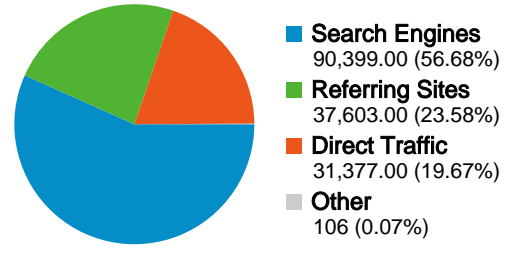

Top Traffic Sources

Sources	Visits	% visits
google (organic)	88,534	55.51%
(direct) ((none))	31,377	19.67%
planet.openmoko.org (referral)	2,190	1.37%
lists.openmoko.org (referral)	1,695	1.06%
openmoko.com (referral)	1,456	0.91%

Keywords	Visits	% visits
openmoko	9,942	11.00%
neo freerunner	2,412	2.67%
open moko	2,386	2.64%
freerunner	1,987	2.20%
openmoko wiki	815	0.90%