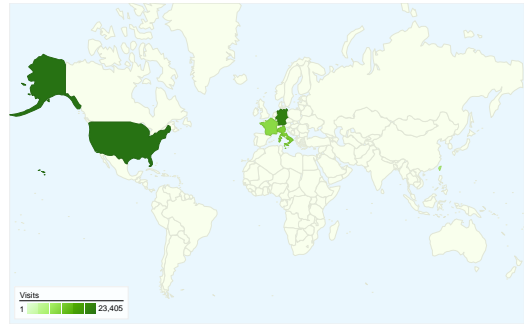

Site Usage

159,485 Visits

44.60% Bounce Rate

579,702 Pageviews

00:05:47 Avg. Time on Site

3.63 Pages/Visit

40.24% % New Visits

Visitors Overview

Visitors
72,968

Map Overlay world

Traffic Sources Overview

- **Search Engines**
90,399.00 (56.68%)
- **Referring Sites**
37,603.00 (23.58%)
- **Direct Traffic**
31,377.00 (19.67%)
- **Other**
106 (0.07%)

159,485 visits came from 180 countries/territories

Site Usage						
Visits	Pages/Visit	Avg. Time on Site	% New Visits	Bounce Rate		
159,485 % of Site Total: 100.00%	3.63 Site Avg: 3.63 (0.00%)	00:05:47 Site Avg: 00:05:47 (0.00%)	40.34% Site Avg: 40.24% (0.26%)	44.60% Site Avg: 44.60% (0.00%)		
Country/Territory	Visits	Pages/Visit	Avg. Time on Site	% New Visits	Bounce Rate	
United States	23,405	3.02	00:04:33	55.59%	52.98%	
Germany	21,625	4.08	00:06:26	32.49%	40.50%	
Italy	11,472	4.02	00:06:54	38.56%	36.80%	
France	10,198	3.64	00:05:25	43.29%	42.19%	
Taiwan	6,496	4.02	00:06:22	26.85%	44.07%	
Russia	5,870	3.55	00:05:23	35.37%	44.31%	
Switzerland	5,196	4.17	00:07:09	26.25%	38.18%	
Spain	5,150	3.71	00:05:47	38.29%	40.12%	
United Kingdom	5,053	3.25	00:05:18	52.48%	51.26%	
China	4,753	3.44	00:05:21	46.14%	47.91%	

All traffic sources sent a total of 159,485 visits

-  **19.67%** Direct Traffic
-  **23.58%** Referring Sites
-  **56.68%** Search Engines

Top Traffic Sources

Sources	Visits	% visits
google (organic)	88,534	55.51%
(direct) ((none))	31,377	19.67%
planet.openmoko.org (referral)	2,190	1.37%
lists.openmoko.org (referral)	1,695	1.06%
openmoko.com (referral)	1,456	0.91%