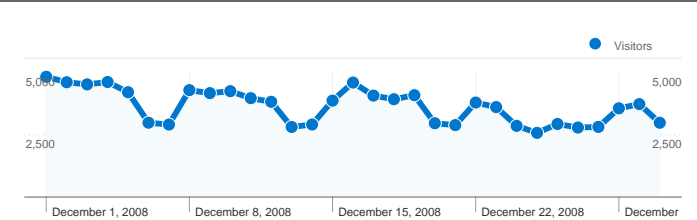

Site Usage

159,485 Visits

44.60% Bounce Rate

579,702 Pageviews

00:05:47 Avg. Time on Site

3.63 Pages/Visit

40.24% % New Visits

Visitors Overview

159,485 Visits

72,968 Absolute Unique Visitors

579,702 Pageviews

3.63 Average Pageviews

00:05:47 Time on Site

44.60% Bounce Rate

40.24% New Visits

Technical Profile

Pages on this site were viewed a total of 579,702 times

 **579,702** Pageviews

 **479,510** Unique Views

 **44.60%** Bounce Rate

Top Content

Pages	Pageviews	% Pageviews
/wiki/Main_Page	89,295	15.40%
/wiki/Neo_FreeRunner	21,368	3.69%
/wiki/Distributions	19,651	3.39%
/wiki/Applications	12,321	2.13%
/wiki/Android	11,985	2.07%

All traffic sources sent a total of 159,485 visits

-  **19.67%** Direct Traffic
-  **23.58%** Referring Sites
-  **56.68%** Search Engines

Top Traffic Sources

Sources	Visits	% visits
google (organic)	88,534	55.51%
(direct) ((none))	31,377	19.67%
planet.openmoko.org (referral)	2,190	1.37%
lists.openmoko.org (referral)	1,695	1.06%
openmoko.com (referral)	1,456	0.91%