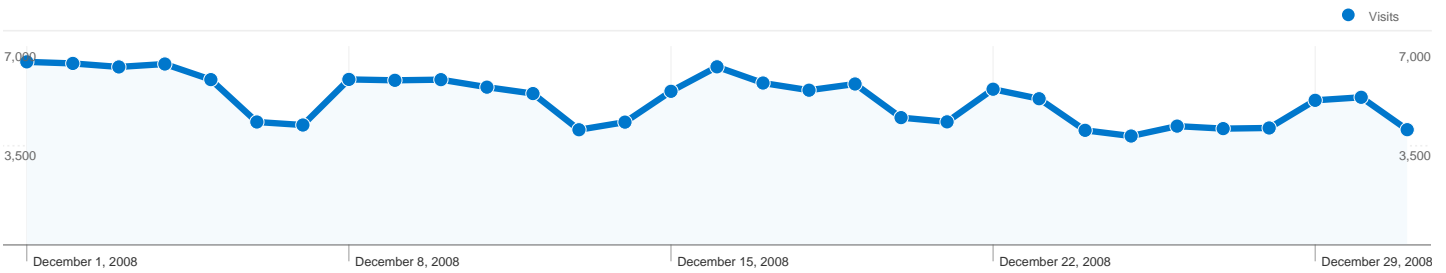

Site Usage

159,485 Visits

44.60% Bounce Rate

579,702 Pageviews

00:05:47 Avg. Time on Site

3.63 Pages/Visit

40.24% % New Visits

Visitors Overview

159,485 visits came from 180 countries/territories

Site Usage						
Visits	Pages/Visit	Avg. Time on Site	% New Visits	Bounce Rate		
159,485 % of Site Total: 100.00%	3.63 Site Avg: 3.63 (0.00%)	00:05:47 Site Avg: 00:05:47 (0.00%)	40.34% Site Avg: 40.24% (0.26%)	44.60% Site Avg: 44.60% (0.00%)		
Country/Territory	Visits	Pages/Visit	Avg. Time on Site	% New Visits	Bounce Rate	
United States	23,405	3.02	00:04:33	55.59%	52.98%	
Germany	21,625	4.08	00:06:26	32.49%	40.50%	
Italy	11,472	4.02	00:06:54	38.56%	36.80%	
France	10,198	3.64	00:05:25	43.29%	42.19%	
Taiwan	6,496	4.02	00:06:22	26.85%	44.07%	
Russia	5,870	3.55	00:05:23	35.37%	44.31%	
Switzerland	5,196	4.17	00:07:09	26.25%	38.18%	
Spain	5,150	3.71	00:05:47	38.29%	40.12%	
United Kingdom	5,053	3.25	00:05:18	52.48%	51.26%	
China	4,753	3.44	00:05:21	46.14%	47.91%	

Pages on this site were viewed a total of 579,702 times

 **579,702** Pageviews

 **479,510** Unique Views

 **44.60%** Bounce Rate

Top Content

Pages	Pageviews	% Pageviews
/wiki/Main_Page	89,295	15.40%
/wiki/Neo_FreeRunner	21,368	3.69%
/wiki/Distributions	19,651	3.39%
/wiki/Applications	12,321	2.13%
/wiki/Android	11,985	2.07%